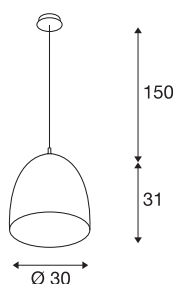

## PARA CONE 30

pendant, A60, round, black / gold, Ø 30 cm, max. 60W

For a particularly warm lighting effect, the conically shaped reflector of the PARA CONE 30 pendant light is the first choice. The version in gold and black can be individually combined with a wide range of colours and sizes of other PARA CONE lamps to create a cloud of light. The pendant light is quick and easy to install and flexibly adjustable in height. The housing is made of robust aluminium and steel and impresses with its impeccable quality. When will you test out the benefits of SLV's impressive indoor lights?

## TECHNICAL DATA

Item no.:	133060
Socket	E27
Number of sockets	1
Primary nominal voltage	220-240V ~50/60Hz mA/V
Pendant length	150 cm
Height	31 cm
Diameter	30 cm
Net weight	0.984 kg
Gross weight	2.152 kg
IP Code	IP 20
Safety class	I
Assembly	Surface
Assembly details	Ceiling
Wattage	60 W
Color	gold
BIG WHITE Page	167