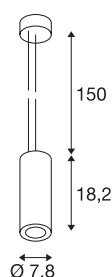

TECHNICAL DATA

Item no.:	133120
Number of different light outlets	1
Primary nominal voltage	220-240V ~50/60Hz mA/V
Secondary power / secondary voltage	250mA
Pendant length	150 cm
Height	18.2 cm
Diameter	7.8 cm
Net weight	0.802 kg
Gross weight	0.873 kg
IP Code	IP 20
Safety class	I
Assembly	Surface
Assembly details	Ceiling
Dimmable	Yes
Dimming technology	trailing edge
Wattage	12 W
Lumen	700 lm
Colour temperature	3000 Kelvin
Beam angle	60 °
Color	black
CRI	80
LXXBXX data	L70B50

Light Source

916364	
--------	---

BIG WHITE Page	148
----------------	-----

Accessories

116302	LENS , for SUPROS 78, 20°
116304	LENS , for SUPROS 78, 40°