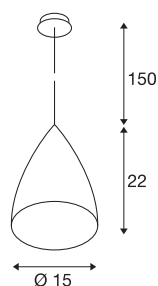

TONGA

pendant, A60, round, white, ceramic shade, silver-grey ceiling plate, max. 60W

The TONGA high-voltage pendant consists of a ceramic glass, including suspension, and a ceiling plate. Its built-in E14 holder accepts general use lamps as well as corresponding EnergySaver variations. The luminaire is ready for direct connection to the 230V mains supply.

TECHNICAL DATA

Item no.:	133444
Socket	E14
Lamp	C35
Number of sockets	1
Lamps included	No
Primary nominal voltage	220-240V ~50/60Hz mA/V
Pendant length	150 cm
Height	22 cm
Diameter	15 cm
Net weight	0.757 kg
Gross weight	1.124 kg
IP Code	IP 20
Safety class	I
Assembly	Surface
Assembly details	Ceiling
Wattage	60 W
Color	grey
BIG WHITE Page	165