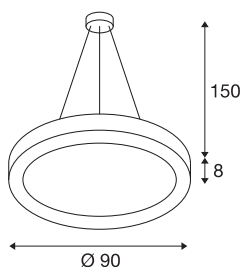

MEDO RING 90

pendant, LED, black, Ø 90 cm, incl. LED driver

As well as having an appealing design, the modern MEDO RING impresses with efficient and powerful LED modules that are also dimmable. The aluminium frame is fitted with an acrylic glass cover which provides bright and uniform illumination. Its 1.5 metre pendant length makes it ideal for rooms with high ceilings. The built-in LED driver makes direct connection to a 120V to 240V mains supply possible.

TECHNICAL DATA

Item no.:	133850
Primary nominal voltage	120-277V ~50/60Hz mA/V
Secondary power / secondary voltage	1200mA
Pendant length	150 cm
Height	8 cm
Diameter	90 cm
Net weight	8.491 kg
Gross weight	10.98 kg
IP Code	IP 20
Safety class	I
Assembly	Surface
Assembly details	Ceiling
Dimmable	Yes
Dimming technology	1-10V
Wattage	56 W
Lumen	4900 lm
Colour temperature	3000 Kelvin
Beam angle	105 °
Color	black
CRI	80
UGR ≤	22
LXXBXX data	L70B50

Light Source

916532	
--------	---

Accessories

470505	EP1 DIMMER , 1-10V, max. 10W
--------	---------------------------------

Minimum ambient temperature	-20 °C
Maximum ambient temperature	40 °C
BIG WHITE Page	128