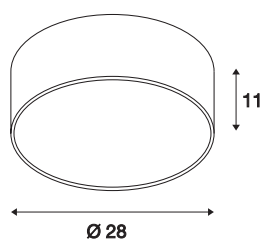

MEDO 30

ceiling light, LED, 3000K, round, black, Ø 28 cm, can be converted to a pendant, 12W

The high-quality MEDO 30 ceiling light convinces with its clear form and the elegant material contrast of its aluminium and glass construction. The luminaire is available in black, white, silver grey, and wine red. Its integrated Premium LED gives pleasant lighting effects, and its built-in LED driver allows direct connection to 230V mains supply. Using the appropriate accessories, this ceiling light can be converted into a pendant luminaire.

TECHNICAL DATA

Item no.:	135020
Number of different light outlets	1
Primary nominal voltage	220-240V ~50/60Hz mA/V
Secondary power / secondary voltage	350mA
Height	11 cm
Diameter	28 cm
Net weight	0.788 kg
Gross weight	1.237 kg
IP Code	IP 20
Safety class	I
Assembly	Surface
Assembly details	Ceiling
Dimmable	Yes
Dimming technology	trailing edge
Wattage	16 W
Lumen	1200 lm
Colour temperature	3000 Kelvin
Beam angle	105 °
Color	black
CRI	80
UGR ≤	25
LXXBXX data	L70B50

Light Source

916606	
--------	---

BIG WHITE Page	257
----------------	-----

Accessories

1001950	MEDO 5m suspension , white
1001951	MEDO 5m suspension , silver-grey
1001952	MEDO 5m suspension , black
135250	SUSPENSION SET , for MEDO round pendant, round, black, 5-wire
135251	SUSPENSION SET , for MEDO round pendant, round, white, 5-wire
135254	SUSPENSION SET , for MEDO round pendant, round, silver-grey, 5-wire