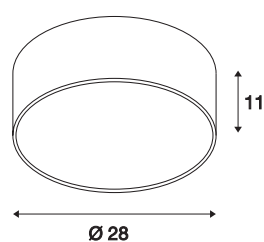

MEDO 30

ceiling light, LED, 3000K, round, white, Ø 28 cm, can be converted to a pendant, 12W

The high-quality MEDO 30 ceiling light convinces with its clear form and the elegant material contrast of its aluminium and glass construction. The luminaire is available in black, white, silver grey, and wine red. Its integrated Premium LED gives pleasant lighting effects, and its built-in LED driver allows direct connection to 230V mains supply. Using the appropriate accessories, this ceiling light can be converted into a pendant luminaire.

TECHNICAL DATA

Item no.:	135021
Number of different light outlets	1
Primary nominal voltage	220-240V ~50/60Hz mA/V
Secondary power / secondary voltage	350mA
Height	11 cm
Diameter	28 cm
Net weight	0.792 kg
Gross weight	1.271 kg
IP Code	IP 20
Safety class	I
Assembly	Surface
Assembly details	Ceiling
Dimmable	Yes
Dimming technology	trailing edge
Wattage	16 W
Lumen	1200 lm
Colour temperature	3000 Kelvin
Beam angle	105 °
Color	white
CRI	80
UGR ≤	25
LXXBXX data	L70B50

Light Source

916606	
--------	---

BIG WHITE Page	257
----------------	-----

Accessories

1001950	MEDO 5m suspension , white
1001951	MEDO 5m suspension , silver-grey
1001952	MEDO 5m suspension , black
135250	SUSPENSION SET , for MEDO round pendant, round, black, 5-wire
135251	SUSPENSION SET , for MEDO round pendant, round, white, 5-wire
135254	SUSPENSION SET , for MEDO round pendant, round, silver-grey, 5-wire