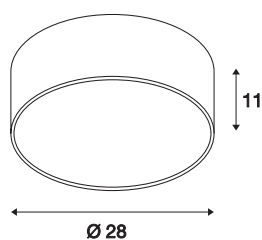

MEDO 30

ceiling light, LED, 3000K, round, silver-grey, Ø 28 cm, can be converted to a pendant, 12W

The high-quality MEDO 30 ceiling light convinces with its clear form and the elegant material contrast of its aluminium and glass construction. The luminaire is available in black, white, silver grey, and wine red. Its integrated Premium LED gives pleasant lighting effects, and its built-in LED driver allows direct connection to 230V mains supply. Using the appropriate accessories, this ceiling light can be converted into a pendant luminaire.

TECHNICAL DATA

Item no.:	135024
Number of different light outlets	1
Primary nominal voltage	220-240V ~50/60Hz mA/V
Secondary power / secondary voltage	350mA
Height	11 cm
Diameter	28 cm
Net weight	0.775 kg
Gross weight	1.274 kg
IP Code	IP 20
Safety class	I
Assembly	Surface
Assembly details	Ceiling
Dimmable	Yes
Dimming technology	trailing edge
Wattage	16 W
Lumen	1200 lm
Colour temperature	3000 Kelvin
Beam angle	105 °
Color	grey
CRI	80
UGR ≤	25
LXXBXX data	L70B50

Light Source

916606	
--------	---

BIG WHITE Page	257
----------------	-----

Accessories

1001950	MEDO 5m suspension , white
1001951	MEDO 5m suspension , silver-grey
1001952	MEDO 5m suspension , black
135250	SUSPENSION SET , for MEDO round pendant, round, black, 5-wire
135251	SUSPENSION SET , for MEDO round pendant, round, white, 5-wire
135254	SUSPENSION SET , for MEDO round pendant, round, silver-grey, 5-wire