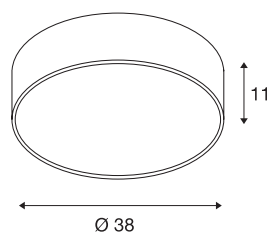

## MEDO 40

ceiling light, LED, 3000K, round, silver-grey, Ø 38 cm, can be converted to a pendant, 31 W

The high-quality MEDO 40 ceiling light convinces with its clear form and the elegant material contrast of its aluminium and glass construction. The luminaire is available in black, white, silver grey, and wine red. Its integrated Premium LED gives pleasant lighting effects, and its built-in LED driver allows direct connection to 230V mains supply. Using the appropriate accessories, this ceiling light can be converted into a pendant luminaire.

### TECHNICAL DATA

Item no.:	135074
Primary nominal voltage	220-240V ~50/60Hz mA/V
Secondary power / secondary voltage	700mA
Height	11 cm
Diameter	38 cm
Net weight	1.313 kg
Gross weight	2.236 kg
IP Code	IP 20
Safety class	I
Assembly	Surface
Assembly details	Ceiling
Dimmable	Yes
Dimming technology	trailing edge
Wattage	28 W
Lumen	2450 lm
Colour temperature	3000 Kelvin
Beam angle	105 °
Color	grey
CRI	80
UGR ≤	25
LXXBXX data	L70B50
Minimum ambient temperature	-20 °C