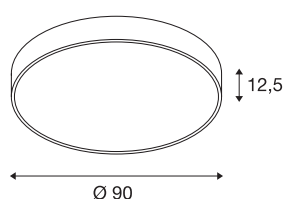

MEDO 90

ceiling light, LED, 3000K, round, white, Ø 90 cm, can be converted to a pendant, 120W

The high-quality MEDO CL impresses with its clear design and the elegant synergy of the aluminium and glass materials that have been used. Thanks to having an integrated premium LED, it generates a bright and homogeneous light. The ceiling light can be converted into a pendant using a suspension kit, and is therefore also ideal for rooms with high ceilings. The built-in LED driver makes direct connection to a 120V to 240V mains supply possible.

TECHNICAL DATA

Item no.:	135171
Number of different light outlets	1
Primary nominal voltage	220-240V ~50/60Hz mA/V
Secondary power / secondary voltage	2900mA
Height	12.5 cm
Diameter	90 cm
Net weight	10.923 kg
Gross weight	14.563 kg
IP Code	IP 20
Safety class	I
Assembly	Surface
Assembly details	Ceiling
Dimmable	Yes
Dimming technology	1-10V
Wattage	109 W
Lumen	11560 lm
Colour temperature	3000 Kelvin
Beam angle	105 °
Color	white
CRI	80
UGR ≤	25
LXXBXX data	L70B50