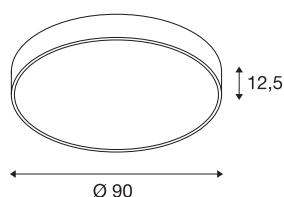

MEDO 90

ceiling light, LED, 3000K, round, silver-grey, Ø 90 cm, can be converted to a pendant, 120W

The high-quality MEDO CL impresses with its clear design and the elegant synergy of the aluminium and glass materials that have been used. Thanks to having an integrated premium LED, it generates a bright and homogeneous light. The ceiling light can be converted into a pendant using a suspension kit, and is therefore also ideal for rooms with high ceilings. The built-in LED driver makes direct connection to a 120V to 240V mains supply possible.

TECHNICAL DATA

Item no.:	135174
Number of different light outlets	1
Primary nominal voltage	220-240V ~50/60Hz mA/V
Secondary power / secondary voltage	2900mA
Height	12.5 cm
Diameter	90 cm
Net weight	10.657 kg
Gross weight	14.498 kg
IP Code	IP 20
Safety class	I
Assembly	Surface
Assembly details	Ceiling
Dimmable	Yes
Dimming technology	1-10V
Wattage	109 W
Lumen	11560 lm
Colour temperature	3000 Kelvin
Beam angle	105 °
Color	grey
CRI	80
UGR ≤	25
LXXBXX data	L70B50