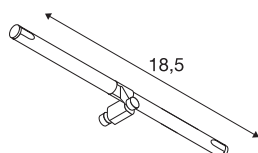

## COSMIC

lamp holder for TENSEO low-voltage cable system, QR-C51, black, tiltable, 2 pcs

Tiltable COSMIC spot for the low-voltage cable system. With the installed GX5.3 socket, the spot is suitable for both halogen and LED lamps. The compatible cable distance is 15.5 cm.

## TECHNICAL DATA

Item no.:	139090
Socket	GX5,3
Lamp	QR-C51
Number of sockets	1
Lamps included	No
Number of different light outlets	1
Primary nominal voltage	12V ~50Hz mA/V
Tilt range	90 °
Width	18.5 cm
Height	3 cm
Depth	3.1 cm
Net weight	0.227 kg
Gross weight	0.244 kg
IP Code	IP 20
Safety class	III
Assembly	Surface
Assembly details	Ceiling, Track Ceiling
Wattage	35 W
Color	black
BIG WHITE Page	503