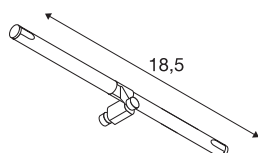

## COSMIC

lamp holder for TENSEO low-voltage cable system, QR-C51, white, tiltable, 2 pcs

Tiltable COSMIC spot for the low-voltage cable system. With the installed GX5.3 socket, the spot is suitable for both halogen and LED lamps. The compatible cable distance is 15.5 cm.

## TECHNICAL DATA

Item no.:	139091
Socket	GX5,3
Lamp	QR-C51
Number of sockets	1
Lamps included	No
Number of different light outlets	1
Primary nominal voltage	12V ~50Hz mA/V
Tilt range	90 °
Width	18.5 cm
Height	3 cm
Depth	3.1 cm
Net weight	0.229 kg
Gross weight	0.249 kg
IP Code	IP 20
Safety class	III
Assembly	Surface
Assembly details	Ceiling, Track Ceiling
Wattage	35 W
Color	white
BIG WHITE Page	503