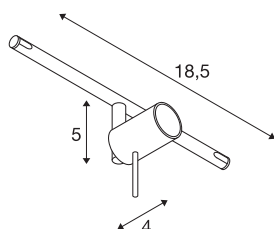

SYROS

cable luminaire for TENSEO low-voltage cable system, QR-C51, white

The SYROS spot is made of steel, can be tilted and turned and is for the low-voltage cable system. Thanks to the incorporated G5.3 socket, the spot is suitable for either halogen or LED lamps. The maximum compatible cable gap is 15.5cm.

TECHNICAL DATA

Item no.:	139101
Socket	GX5,3
Lamp	QR-C51
Number of sockets	1
Lamps included	No
Number of different light outlets	1
Primary nominal voltage	12V ~50Hz mA/V
Tilt range	90 °
Horizontal rotation range	350 °
Width	18.5 cm
Height	10 cm
Diameter	2.6 cm
Net weight	0.174 kg
Gross weight	0.223 kg
IP Code	IP 20
Safety class	III
Assembly	Surface
Assembly details	Ceiling, Track Ceiling
Wattage	50 W
Color	white
BIG WHITE Page	503