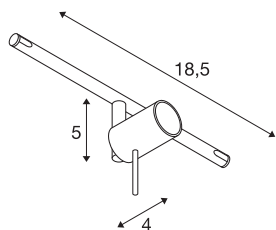

SYROS

cable luminaire for TENSEO low-voltage cable system, QR-C51, chrome

The SYROS spot is made of steel, can be tilted and turned and is for the low-voltage cable system. Thanks to the incorporated G5.3 socket, the spot is suitable for either halogen or LED lamps. The maximum compatible cable gap is 15.5cm.

TECHNICAL DATA

Item no.:	139102
Socket	GX5,3
Lamp	QR-C51
Number of sockets	1
Lamps included	No
Number of different light outlets	1
Primary nominal voltage	12V ~50Hz mA/V
Tilt range	90 °
Horizontal rotation range	350 °
Width	18.5 cm
Height	10 cm
Diameter	2.6 cm
Net weight	0.173 kg
Gross weight	0.222 kg
IP Code	IP 20
Safety class	III
Assembly	Surface
Assembly details	Ceiling, Track Ceiling
Wattage	50 W
Color	chrome
BIG WHITE Page	503