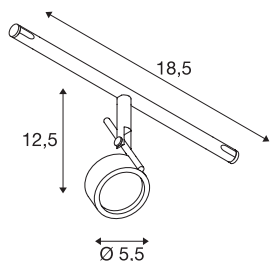

## SALUNA

**cable luminaire for TENSEO low-voltage cable system, QR-C51, black**

The turnable and tiltable SALUNA spot is made from steel and is for the low-voltage cable system. Thanks to the incorporated GX5.3 socket, the spot is suitable for either halogen or LED lamps. The maximum compatible cable gap is 15.5 cm.

## TECHNICAL DATA

Item no.:	139130
Socket	GX5,3
Lamp	QR-C51
Number of sockets	1
Lamps included	No
Number of different light outlets	1
Primary nominal voltage	12V ~50Hz mA/V
Tilt range	90 °
Horizontal rotation range	350 °
Width	18.5 cm
Height	12.5 cm
Diameter	5.5 cm
Net weight	0.219 kg
Gross weight	0.313 kg
IP Code	IP 20
Safety class	III
Assembly	Surface
Assembly details	Ceiling, Track Ceiling
Wattage	35 W
Color	black
BIG WHITE Page	503