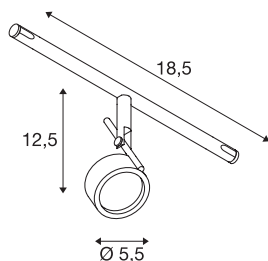

SALUNA

cable luminaire for TENSEO low-voltage cable system, QR-C51, white

The turnable and tiltable SALUNA spot is made from steel and is for the low-voltage cable system. Thanks to the incorporated G5.3 socket, the spot is suitable for either halogen or LED lamps. The maximum compatible cable gap is 15.5 cm.

TECHNICAL DATA

Item no.:	139131
Socket	GX5,3
Lamp	QR-C51
Number of sockets	1
Lamps included	No
Number of different light outlets	1
Primary nominal voltage	12V ~50Hz mA/V
Tilt range	90 °
Horizontal rotation range	350 °
Width	18.5 cm
Height	12.5 cm
Diameter	5.5 cm
Net weight	0.215 kg
Gross weight	0.312 kg
IP Code	IP 20
Safety class	III
Assembly	Surface
Assembly details	Ceiling, Track Ceiling
Wattage	35 W
Color	white
BIG WHITE Page	503