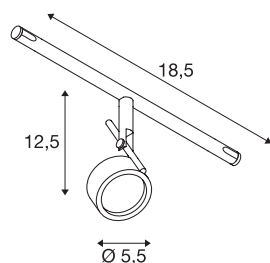

## SALUNA

**cable luminaire for TENSEO low-voltage cable system, QR-C51, chrome**

The turnable and tiltable SALUNA spot is made from steel and is for the low-voltage cable system. Thanks to the incorporated G5.3 socket, the spot is suitable for either halogen or LED lamps. The maximum compatible cable gap is 15.5 cm.

## TECHNICAL DATA

Item no.:	139132
Socket	GX5,3
Lamp	QR-C51
Number of sockets	1
Lamps included	No
Number of different light outlets	1
Primary nominal voltage	12V ~50Hz mA/V
Tilt range	90 °
Horizontal rotation range	350 °
Width	18.5 cm
Height	12.5 cm
Diameter	5.5 cm
Net weight	0.217 kg
Gross weight	0.311 kg
IP Code	IP 20
Safety class	III
Assembly	Surface
Assembly details	Ceiling, Track Ceiling
Wattage	35 W
Color	chrome
BIG WHITE Page	503