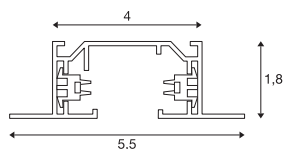

1-PHASE RECESSED TRACK

high-voltage track, white, 2 m

Aluminium carrier track of the 240V 1-phase recessed track system. While mounting into hollow ceilings, the additional retaining bracket (143230) is required. Alternatively, there is a surface-mounted version available too.

TECHNICAL DATA

Item no.:	143221
Nominal voltage	220-240V ~50/60Hz V
Length	200 cm
Width	5.5 cm
Height	1.8 cm
Installation width	4 cm
Net weight	1.201 kg
Gross weight	1.594 kg
IP Code	IP 20
Safety class	I
Assembly	Recessed
Assembly details	Ceiling
Color	white
BIG WHITE Page	469

Accessories

1002845	Steel wire suspension for EUTRAC®, S-TRACK and 1 phase tracks, 5m, set of two
1004785	1~ track cover , white 2x2m