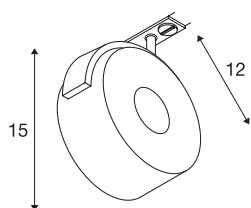

## TECHNICAL DATA

|                                   |  |
|-----------------------------------|--|
| Item no.:                         | 143731                                   |
| Number of different light outlets | 1  |
| Primary nominal voltage           | 220-240V ~50/60Hz mA/V                   |
| Length                            | 12 cm                                    |
| Height                            | 15 cm                                    |
| Diameter                          | 10.5 cm                                  |
| Net weight                        | 0.447 kg                                 |
| Gross weight                      | 0.541 kg                                 |
| IP Code                           | IP 20                                    |
| Safety class                      | II                                       |
| Assembly                          | Surface                                  |
| Assembly details                  | Ceiling, Track Ceiling, Track Wall, Wall |
| Dimmable                          | Yes                                      |
| Dimming technology                | Leading edge, trailing edge              |
| Wattage                           | 13 W                                     |
| Lumen                             | 970 lm                                   |
| Colour temperature                | 3000 Kelvin                              |
| Beam angle                        | 95 °                                     |
| Color                             | white                                    |
| CRI                               | 80                                       |
| LXXBXX data                       | L70B50                                   |
| Minimum ambient temperature       | -20 °C                                   |