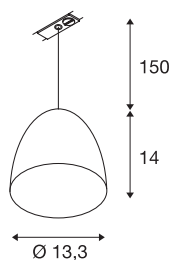

PARA CONE 14

pendant, QPAR51, round, white/gold, Ø/H 13.3/14, incl. 1-phase adapter, white

With its conically shaped reflector, the PARA CONE 14 pendant light provides a particularly warm lighting effect. The white version can be individually combined with a wide range of colours and sizes of other PARA CONE lamps to create a cloud of light. The QPAR51 lamp is also easy to replace thanks to the GU10 fitting. And last but not least, the steel housing impresses with its robust quality. Experience PARA CONE in action and convince yourself of a successful lighting experience.

TECHNICAL DATA

Item no.:	143991
Socket	GU10
Lamp	QPAR51
Number of sockets	1
Lamps included	No
Primary nominal voltage	220-240V ~50/60Hz mA/V
Pendant length	150 cm
Height	14 cm
Diameter	13.5 cm
Net weight	0.428 kg
Gross weight	0.714 kg
IP Code	IP 20
Safety class	II
Assembly	Surface
Assembly details	Track Ceiling
Wattage	35 W
Color	white
BIG WHITE Page	474