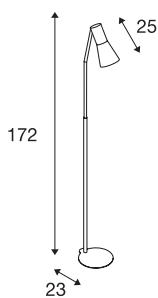

## PHELIA

floor stand, A60, black, max. 23W

The PHELIA floor stand comes in several colour variants and impresses with its elegant conical lamp shade and its puristic appearance. The luminaire is made of aluminium and steel and, thanks to the E27 socket, is suitable for both incandescent lamps as well as energy-saving lamps and LED lamps. PHELIA floor stands come with a cable with an integrated foot switch and are ready for immediate connection to a 230V power supply.

## TECHNICAL DATA

Item no.:	146010
Socket	E27
Number of sockets	1
Primary nominal voltage	220-240V ~50/60Hz mA/V
Tilt range	90 °
Horizontal rotation range	350 °
Length	24 cm
Width	20 cm
Height	172 cm
Net weight	6.255 kg
Gross weight	8.179 kg
IP Code	IP 20
Safety class	I
Impact resistance class	IK03
Impact resistance	0,35 Joule
Assembly	Mobile
Wattage	23 W
Color	black
BIG WHITE Page	110