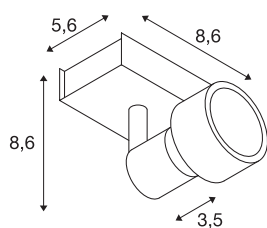

PURI 1

wall and ceiling light, single-headed, QPAR51, matt white, max. 50W, with deco ring

Wall and ceiling light of our PURI series where, depending on the version, one to three adjustable lamp heads are mounted to the canopy. The luminaire is made of aluminium and, thanks to the GU10 socket, is suitable for both halogen and LED lamps. A lamp is included to place on the lamp for halogen lamps with 5cm diameter. The electrical connection of the luminaire, which comes in various colours, is made directly to the 230V mains supply.

TECHNICAL DATA

Item no.:	147361
Socket	GU10
Lamp	QPAR51
Number of sockets	1
Lamps included	No
Primary nominal voltage	220-240V ~50/60Hz mA/V
Tilt range	85 °
Horizontal rotation range	350 °
Length	8.6 cm
Width	5.6 cm
Height	8.6 cm
Net weight	0.278 kg
Gross weight	0.338 kg
IP Code	IP 20
Safety class	I
Assembly	Surface
Assembly details	Ceiling, Wall
Wattage	50 W
Color	white
BIG WHITE Page	312