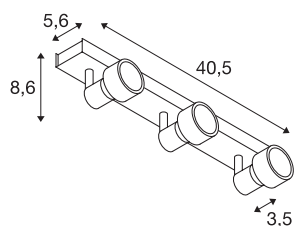

PURI 3

wall and ceiling light, triple-headed, QPAR51, matt black, max. 150 W, with deco ring

Wall and ceiling light of our PURI series where, depending on the version, one to three adjustable lamp heads are mounted to the canopy. The luminaire is made of aluminium and, thanks to the GU10 socket, is suitable for both halogen and LED lamps. A lamp is included to place on the lamp for halogen lamps with 5cm diameter. The electrical connection of the luminaire, which comes in various colours, is made directly to the 230V mains supply.

TECHNICAL DATA

| | |
|---------------------------|------------------------|
| Item no.: | 147380 |
| Socket | GU10 |
| Lamp | QPAR51 |
| Number of sockets | 3 |
| Lamps included | No |
| Primary nominal voltage | 220-240V ~50/60Hz mA/V |
| Tilt range | 85 ° |
| Horizontal rotation range | 350 ° |
| Length | 40.5 cm |
| Width | 5.6 cm |
| Height | 8.6 cm |
| Net weight | 0.957 kg |
| Gross weight | 1.099 kg |
| IP Code | IP 20 |
| Safety class | I |
| Assembly | Surface |
| Assembly details | Ceiling, Wall |
| Wattage | 50 W |
| Color | black |
| BIG WHITE Page | 312 |