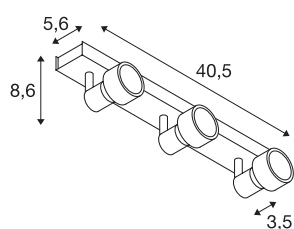

PURI 3

wall and ceiling light, triple-headed, QPAR51, matt white, max. 150 W, with deco ring

Wall and ceiling light of our PURI series where, depending on the version, one to three adjustable lamp heads are mounted to the canopy. The luminaire is made of aluminium and, thanks to the GU10 socket, is suitable for both halogen and LED lamps. A lamp is included to place on the lamp for halogen lamps with 5cm diameter. The electrical connection of the luminaire, which comes in various colours, is made directly to the 230V mains supply.

TECHNICAL DATA

Item no.:	147381
Socket	GU10
Lamp	QPAR51
Number of sockets	3
Lamps included	No
Primary nominal voltage	220-240V ~50/60Hz mA/V
Tilt range	85 °
Horizontal rotation range	350 °
Length	40.5 cm
Width	5.6 cm
Height	8.6 cm
Net weight	0.968 kg
Gross weight	1.094 kg
IP Code	IP 20
Safety class	I
Assembly	Surface
Assembly details	Ceiling, Wall
Wattage	50 W
Color	white
BIG WHITE Page	312