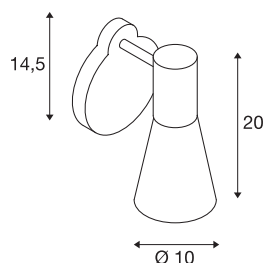

PHELIA

wall light, QPAR51, black, max. 35W, incl. switch

The PHELIA wall light comes in several colour variants and impresses with its elegant conical lamp shade and its puristic appearance. The luminaire is made of aluminium and steel and, thanks to the GU10 socket, is suitable for both halogen and LED lamps. The wall light comes with a switch and can be directly connected to a 230 V supply.

TECHNICAL DATA

Item no.:	148540
Socket	GU10
Lamp	QPAR51
Number of sockets	1
Lamps included	No
Number of different light outlets	1
Primary nominal voltage	220-240V ~50/60Hz mA/V
Tilt range	90 °
Horizontal rotation range	350 °
Length	20 cm
Width	11.8 cm
Height	15 cm
Net weight	0.482 kg
Gross weight	0.61 kg
IP Code	IP 20
Safety class	I
Assembly	Surface
Assembly details	Wall
Wattage	35 W
Color	black
Maximum ambient temperature	35 °C
BIG WHITE Page	230