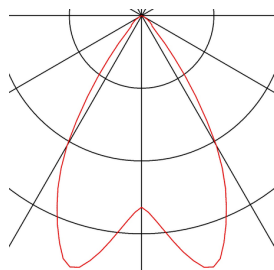

ENOLA

pendant, A60, round, white, max. 60W, incl. white canopy

The ENOLA pendant is made from aluminium and shaped like a cylinder facing downwards. Thanks to the variety of housing colours, the ENOLA pendant offers combined installation possibilities. This gives the customer options for individual and colourful arrangements. Equipped with an E27 socket for incandescent or energy-saving lamps, ENOLA pendant is powered directly from 230V mains.

TECHNICAL DATA

Item no.:	149381
Socket	E27
Number of sockets	1
Primary nominal voltage	220-240V ~50/60Hz mA/V
Length	32 cm
Pendant length	150 cm
Diameter	10 cm
Net weight	1.142 kg
Gross weight	1.481 kg
IP Code	IP 20
Safety class	I
Assembly	Surface
Assembly details	Ceiling
Wattage	60 W
Color	white
BIG WHITE Page	161