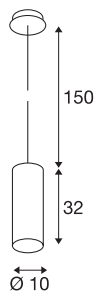

ENOLA

pendant, A60, round, white, max. 60W, incl. white canopy

The ENOLA pendant is made from aluminium and shaped like a cylinder facing downwards. Thanks to the variety of housing colours, the ENOLA pendant offers combined installation possibilities. This gives the customer options for individual and colourful arrangements. Equipped with an E27 socket for incandescent or energy-saving lamps, ENOLA pendant is powered directly from 230V mains.

TECHNICAL DATA

Item no.:	149381
Socket	E27
Number of sockets	1
Primary nominal voltage	220-240V ~50/60Hz mA/V
Length	32 cm
Pendant length	150 cm
Diameter	10 cm
Net weight	1.142 kg
Gross weight	1.481 kg
IP Code	IP 20
Safety class	I
Assembly	Surface
Assembly details	Ceiling
Wattage	60 W
Color	white
BIG WHITE Page	161