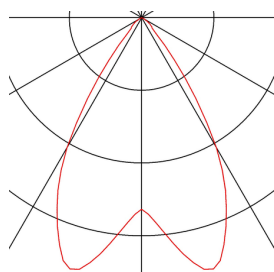

## ENOLA

pendant, TC-(D,H,T,Q)SE, round, gold, max. 60W, incl. gold canopy

The ENOLA pendant is made from aluminium and shaped like a cylinder facing downwards. Thanks to the variety of housing colours, the ENOLA pendant offers combined installation possibilities. This gives the customer options for individual and colourful arrangements. Equipped with an E27 socket for incandescent or energy-saving lamps, ENOLA pendant is powered directly from 230V mains.

## TECHNICAL DATA

Item no.:	149387
Socket	E27
Number of sockets	1
Primary nominal voltage	220-240V ~50/60Hz mA/V
Length	32 cm
Pendant length	150 cm
Diameter	10 cm
Net weight	1.101 kg
Gross weight	1.442 kg
IP Code	IP 20
Safety class	I
Assembly	Surface
Assembly details	Ceiling
Wattage	60 W
Color	gold
BIG WHITE Page	161