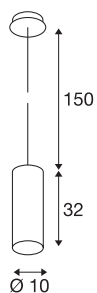

## ENOLA

pendant, TC-(D,H,T,Q)SE, round, gold, max. 60W, incl. gold canopy

The ENOLA pendant is made from aluminium and shaped like a cylinder facing downwards. Thanks to the variety of housing colours, the ENOLA pendant offers combined installation possibilities. This gives the customer options for individual and colourful arrangements. Equipped with an E27 socket for incandescent or energy-saving lamps, ENOLA pendant is powered directly from 230V mains.

## TECHNICAL DATA

Item no.:	149387
Socket	E27
Number of sockets	1
Primary nominal voltage	220-240V ~50/60Hz mA/V
Length	32 cm
Pendant length	150 cm
Diameter	10 cm
Net weight	1.101 kg
Gross weight	1.442 kg
IP Code	IP 20
Safety class	I
Assembly	Surface
Assembly details	Ceiling
Wattage	60 W
Color	gold
BIG WHITE Page	161