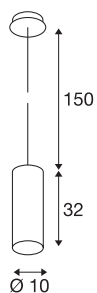

ENOLA

pendant, A60, round, matt black, E27, max. 60W, incl. black canopy

The ENOLA pendant is made from aluminium and shaped like a cylinder facing downwards. Thanks to the variety of housing colours, the ENOLA pendant offers combined installation possibilities. This gives the customer options for individual and colourful arrangements. Equipped with an E27 socket for incandescent or energy-saving lamps, ENOLA pendant is powered directly from 230V mains.

TECHNICAL DATA

Item no.:	149388
Socket	E27
Number of sockets	1
Primary nominal voltage	220-240V ~50/60Hz mA/V
Length	32 cm
Pendant length	150 cm
Diameter	10 cm
Net weight	1.145 kg
Gross weight	1.427 kg
IP Code	IP 20
Safety class	I
Assembly	Surface
Assembly details	Ceiling
Wattage	60 W
Color	black
BIG WHITE Page	161