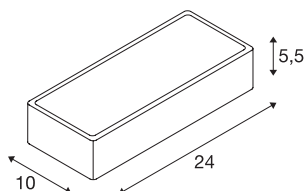

## WL 149

wall light, LED, 3000K, white, 16W

The elegant WL 149 wall light is a combination of steel and glass. The wall light is available with white and chrome housing colours. The two long-life LEDs are each 16W and provide the required illumination strength. The wall light has a strong design and can be directly connected to the 230V mains supply as it has an integrated LED driver.

## TECHNICAL DATA

Item no.:	149511
Primary nominal voltage	220-240V ~50/60Hz mA/V
Secondary power / secondary voltage	350mA
Width	24 cm
Height	5.8 cm
Depth	10 cm
Net weight	1.235 kg
Gross weight	1.492 kg
IP Code	IP 20
Safety class	I
Assembly	Surface
Assembly details	Wall
Dimmable	Yes
Dimming technology	trailing edge
Wattage	16 W
Lumen	1050 lm
Colour temperature	3000 Kelvin
Color	white
CRI	80
LXXBXX data	L70B50
Ambient temperature	25 °C
Minimum ambient temperature	-20 °C