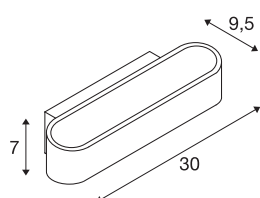

ASSO 300 wall light

LED, 3000K, oval, white, L/W/H 30/9.5/7 cm

The distinctive LED UP/DOWN recessed wall light ASSO 300 is equipped with two ultra-modern, powerful COB LED which emits its warm white light indirectly. Thus it is ideal for glare-free lighting of stairs, staircases and rooms. Due to the incorporated constant current LED driver, placed within the canopy, the electrical connection is made directly to 230V mains supply. This luminaire contains built-in LED lamps.

TECHNICAL DATA

Item no.:	151271
Number of different light outlets	1
Primary nominal voltage	220-240V ~50/60Hz mA/V
Secondary power / secondary voltage	500mA
Width	30 cm
Height	7 cm
Depth	9.5 cm
Net weight	1.053 kg
Gross weight	1.326 kg
IP Code	IP 20
Safety class	I
Assembly	Surface
Assembly details	Wall
Dimmable	Yes
Dimming technology	trailing edge
Wattage	12 W
Lumen	975 lm
Colour temperature	3000 Kelvin
Color	white
CRI	80
LXXBXX data	L70B50
BIG WHITE Page	201