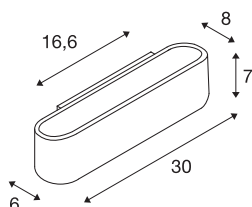

OSSA 300 wall light

QT-DE12, oval, up/down, brushed aluminium, L/W/H 30/8/6.5 cm, max. 120W

The wall light OSSA 300 sets a strong, modern design accent by its form, which is emphasised by the illumination properties of the operated R7s halogen tube. Prepared for wall mounting, the OSSA 300 R7s is available in several colour version and supplied ready for direct connection to 230V mains supply.

TECHNICAL DATA

Item no.:	151416
Socket	R7s 118mm
Lamp	QT-DE12
Number of sockets	1
Lamps included	No
Primary nominal voltage	220-240V ~50/60Hz mA/V
Width	30 cm
Height	6.5 cm
Depth	8 cm
Net weight	0.943 kg
Gross weight	1.16 kg
IP Code	IP 20
Safety class	I
Assembly	Surface
Assembly details	Wall
Wattage	120 W
Color	aluminium
UGR ≤	23
BIG WHITE Page	202