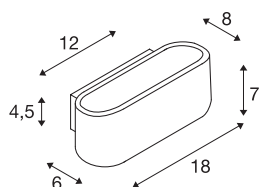

OSSA 180 wall light

QT-DE12, oval, up/down, brushed aluminium, L/W/H
18/8/7 cm, max. 100W

The wall light OSSA 180 sets a strong, modern design accent by its form, which is emphasised by the illumination properties of the operated R7s halogen tube. Prepared for wall mounting, the OSSA 180 is available in several colour versions and supplied ready for direct connection to 230V mains supply.

TECHNICAL DATA

Item no.:	151456
Socket	R7s 78mm
Lamp	QT-DE12
Number of sockets	1
Lamps included	No
Primary nominal voltage	220-240V ~50/60Hz mA/V
Width	18 cm
Height	7 cm
Depth	8 cm
Net weight	0.694 kg
Gross weight	0.877 kg
IP Code	IP 20
Safety class	I
Assembly	Surface
Assembly details	Wall
Wattage	100 W
Color	aluminium
UGR ≤	23
BIG WHITE Page	202