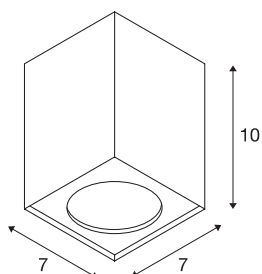

ALTRA DICE

ceiling light, QPAR51, square, silver-grey/black, max. 35W

The cube-shaped ceiling light ALTRA DICE from aluminium and steel has a unilateral cut in order to host the 240V halogen lamp. Optionally available in white or silver-grey colour version, ALTRA DICE is ready for direct connection to 230V mains supply.

TECHNICAL DATA

Item no.:	151514
Socket	GU10
Lamp	QPAR51
Number of sockets	1
Lamps included	No
Primary nominal voltage	220-240V ~50/60Hz mA/V
Length	7 cm
Width	7 cm
Height	10 cm
Net weight	0.312 kg
Gross weight	0.359 kg
IP Code	IP 20
Safety class	I
Assembly	Surface
Assembly details	Ceiling
Wattage	35 W
Color	grey
Maximum ambient temperature	25 °C
BIG WHITE Page	274