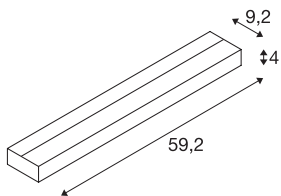

SEDO 14

wall light, LED, 3000K, square, brushed aluminium, frosted glass, L/W/H 59.5/8.5/4 cm, 17W

The SEDO 14 wall light is made of brushed aluminium and fitted with a frosted glass cover. The integrated 17 Watt SMD LED produces a powerful lighting effect which is comparable with fluorescent tubes. The in-built LED driver allows it to be directly connected to the 230V mains supply.

TECHNICAL DATA

| | |
|-------------------------------------|------------------------|
| Item no.: | 151786 |
| Primary nominal voltage | 220-240V ~50/60Hz mA/V |
| Secondary power / secondary voltage | 500mA |
| Width | 59.2 cm |
| Height | 4 cm |
| Depth | 9 cm |
| Net weight | 1.473 kg |
| Gross weight | 1.757 kg |
| IP Code | IP 20 |
| Safety class | I |
| Assembly | Surface |
| Assembly details | Wall |
| Wattage | 18 W |
| Lumen | 1300 lm |
| Colour temperature | 3000 Kelvin |
| Color | chrome |
| CRI | 80 |
| LXXBXX data | L70B50 |
| Minimum ambient temperature | -25 °C |
| Maximum ambient temperature | 45 °C |
| BIG WHITE Page | 207 |