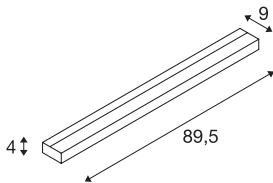

SEDO 21

wall light, LED, 3000K, square, brushed aluminium, frosted glass, L/W/H 89.5/8.5/4 cm, energy saving lamp, 33 W

The SEDO 21 wall light is made of brushed aluminium and fitted with a frosted glass cover. The integrated 22 Watt SMD LED produces a powerful lighting effect which is comparable with fluorescent tubes. The in-built LED driver allows it to be directly connected to the 230V mains supply.

TECHNICAL DATA

Item no.:	151796
Primary nominal voltage	220-240V ~50/60Hz mA/V
Secondary power / secondary voltage	700mA
Width	89.5 cm
Height	4 cm
Depth	9 cm
Net weight	2.159 kg
Gross weight	2.526 kg
IP Code	IP 20
Safety class	I
Assembly	Surface
Assembly details	Wall
Wattage	30 W
Lumen	2500 lm
Colour temperature	3000 Kelvin
Color	aluminium
CRI	80
LXXBXX data	L70B50
Minimum ambient temperature	-25 °C
Maximum ambient temperature	45 °C
BIG WHITE Page	207