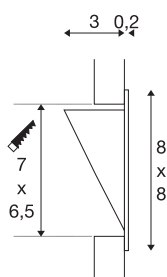

DOWNUNDER PUR 80

recessed fitting, LED, 3000K, square, white, L/W/H 8/3.2/8 cm, incl. leaf springs

Aluminium recessed wall light of our DOWNUNDER 80 series. The not visibly mounted LED emits the light indirectly onto the surface to be illuminated. This guarantees glare-free illumination of walkways and much more. The DOWNUNDER PUR 80 recessed fitting is available in white colour version. To operate the recessed fitting, a suitable LED driver is required providing 350mA. A mounting frame for installation in masonry can be ordered from the accessory. This luminaire contains built-in LED lamps.

TECHNICAL DATA

Item no.:	151950
Secondary power / secondary voltage	350mA
Width	8 cm
Height	8 cm
Depth	3.2 cm
Installation length	7 cm
Installation width	6.5 cm
Installation depth	3.5 cm
Net weight	0.127 kg
Gross weight	0.174 kg
IP Code	IP 20
Safety class	III
Assembly	Recessed
Assembly details	Wall
Wattage	3.6 W
Lumen	180 lm
Colour temperature	3000 Kelvin
Color	white
CRI	80
LXXBXX data	L70B50
BIG WHITE Page	412