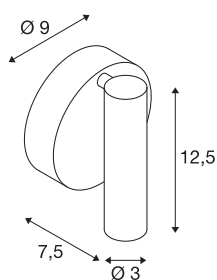

KARPO

wall and ceiling light, single-headed, LED, 3000K, round, black, 7.5W

KARPO series lights are available in white and black. It has a choice of one or two spots in a cylindrical shape which can be individually adjusted via a hinge. The swivel and tilting range allows you to optimally light up the room. The integrated premium LEDs provide high energy efficiency. The luminaire also has a high colour rendering index of 90. The luminaires can be directly connected to the 230V mains supply.

TECHNICAL DATA

Item no.:	152330
Number of different light outlets	1
Primary nominal voltage	220-240V ~50/60Hz mA/V
Secondary power / secondary voltage	500mA
Width	9 cm
Height	12.5 cm
Depth	7.5 cm
Net weight	0.303 kg
Gross weight	0.377 kg
IP Code	IP 20
Safety class	I
Assembly	Surface
Assembly details	Ceiling, Wall
Wattage	9.3 W
Lumen	560 lm
Colour temperature	3000 Kelvin
Beam angle	40 °
Color	black
CRI	90
LXXBXX data	L70B50
Maximum ambient temperature	30 °C
BIG WHITE Page	296