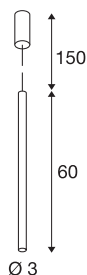

HELIA 30

pendant, LED, 3000K, round, black, 7.5W

With the HELIA 30 you have a pendant with a purist and clear design. This luminaire is available in black, white and brushed copper. A 7.5W warm-white premium LED is integrated, this is supplied from the built-in constant current driver. The luminaire is delivered with a 1.5 m connection lead. This means the luminaire is ready for direct connection to the 230V mains supply.

TECHNICAL DATA

Item no.:	152360
Primary nominal voltage	220-240V ~50/60Hz mA/V
Secondary power / secondary voltage	500mA
Length	60 cm
Pendant length	150 cm
Diameter	3 cm
Net weight	0.776 kg
Gross weight	1.057 kg
IP Code	IP 20
Safety class	I
Assembly	Surface
Assembly details	Ceiling
Dimmable	Yes
Dimming technology	trailing edge
Wattage	9.2 W
Lumen	590 lm
Colour temperature	3000 Kelvin
Beam angle	40 °
Color	black
CRI	90
LXXBXX data	L70B50
Minimum ambient temperature	-20 °C

Light Source

916381		Maximum ambient temperature	35 °C
		BIG WHITE Page	158