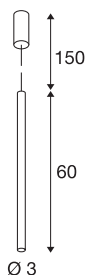

## HELIA 30

pendant, LED, 3000K, round, white, 7.5W

With the HELIA 30 you have a pendant with a purist and clear design. This luminaire is available in black, white and brushed copper. A 7.5W warm-white premium LED is integrated, this is supplied from the built-in constant current driver. The luminaire is delivered with a 1.5 m connection lead. This means the luminaire is ready for direct connection to the 230V mains supply.

## TECHNICAL DATA

Item no.:	152361
Primary nominal voltage	220-240V ~50/60Hz mA/V
Secondary power / secondary voltage	500mA
Length	60 cm
Pendant length	150 cm
Diameter	3 cm
Net weight	0.788 kg
Gross weight	1.063 kg
IP Code	IP 20
Safety class	I
Assembly	Surface
Assembly details	Ceiling
Dimmable	Yes
Dimming technology	trailing edge
Wattage	9.2 W
Lumen	670 lm
Colour temperature	3000 Kelvin
Beam angle	40 °
Color	white
CRI	90
LXXBXX data	L70B50
Minimum ambient temperature	-20 °C