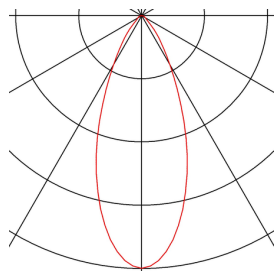

## KARPO

recessed fitting, single-headed, LED, 3000K, white, flat canopy, 7.5W

KARPO series lights are available in white and black. It has a spot in a cylindrical shape which can be individually aligned via the hinge on the flat canopy. The swivel and tilting range allows you to optimally light up the room. The integrated premium LEDs provide high energy efficiency. In addition, the luminaire has a high colour rendering index of over 90. To operate, the single-headed FRAME Spots needs a suitable constant current driver rated at 500mA.

## TECHNICAL DATA

Item no.:	152381
Secondary power / secondary voltage	500mA
Length	15.2 cm
Height	5.5 cm
Diameter	3 cm
Installation diameter	7 cm
Installation depth	2 cm
Net weight	0.177 kg
Gross weight	0.281 kg
IP Code	IP 20
Safety class	III
Assembly	Recessed
Assembly details	Ceiling, Wall
Wattage	7.5 W
Lumen	470 lm
Colour temperature	3000 Kelvin
Beam angle	40 °
Color	white
CRI	90
LXXBXX data	L70B50
Maximum ambient temperature	40 °C
BIG WHITE Page	400

## Light Source

916381	 An eco-label consisting of a yellow arrow pointing right, with the letter 'E' inside it. To the left of the arrow, the letters 'A' and 'G' are stacked vertically.
--------	--