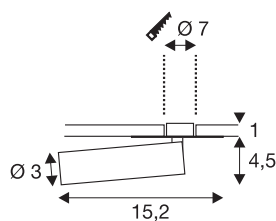

## KARPO

recessed fitting, single-headed, LED, 3000K, white, flat canopy, 7.5W

KARPO series lights are available in white and black. It has a spot in a cylindrical shape which can be individually aligned via the hinge on the flat canopy. The swivel and tilting range allows you to optimally light up the room. The integrated premium LEDs provide high energy efficiency. In addition, the luminaire has a high colour rendering index of over 90. To operate, the single-headed FRAME Spots needs a suitable constant current driver rated at 500mA.

## TECHNICAL DATA

Item no.:	152381
Secondary power / secondary voltage	500mA
Length	15.2 cm
Height	5.5 cm
Diameter	3 cm
Installation diameter	7 cm
Installation depth	2 cm
Net weight	0.177 kg
Gross weight	0.281 kg
IP Code	IP 20
Safety class	III
Assembly	Recessed
Assembly details	Ceiling, Wall
Wattage	7.5 W
Lumen	470 lm
Colour temperature	3000 Kelvin
Beam angle	40 °
Color	white
CRI	90
LXXBXX data	L70B50
Maximum ambient temperature	40 °C
BIG WHITE Page	400

## Light Source

916381	 An eco-label consisting of a yellow arrow pointing right, with the letter 'E' inside it. To the left of the arrow, the letters 'A' and 'G' are stacked vertically.
--------	--