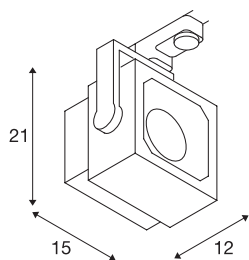

## EURO CUBE

spot for 240V 3-phase track, LED, 3000K, black, 60°, incl. 3-phase adapter

Adjustable spot EURO CUBE with suitable adapter for the 240V 3-phase track system. Designed as an optically appealing yet discreet high output LED spot for retail stores and trade fairs, this luminaire, available in a number of housing and light colours, is equipped with a Premium COB LED module with exceptional colour rendering. The longevity of the module is ensured by a heat sink integrated into the existing design.

## TECHNICAL DATA

Item no.:	152750
Primary nominal voltage	220-240V ~50/60Hz mA/V
Length	15 cm
Height	21 cm
Depth	12 cm
Net weight	1.268 kg
Gross weight	1.555 kg
IP Code	IP 20
Safety class	I
Assembly details	Track Ceiling
Wattage	26 W
Lumen	2470 lm
Colour temperature	3000 Kelvin
Beam angle	60 °
Color	black
CRI	90
LXXBXX data	L70B50
Minimum ambient temperature	0 °C
Maximum ambient temperature	35 °C
BIG WHITE Page	451