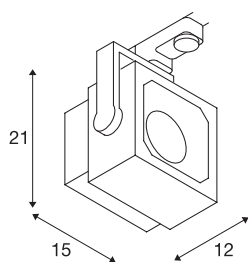

EURO CUBE

spot for 240V 3-phase track, LED, 3000K, white, 60°, incl. 3-phase adapter

Adjustable spot EURO CUBE with suitable adapter for the 240V 3-phase track system. Designed as an optically appealing yet discreet high output LED spot for retail stores and trade fairs, this luminaire, available in a number of housing and light colours, is equipped with a Premium COB LED module with exceptional colour rendering. The longevity of the module is ensured by a heat sink integrated into the existing design.

TECHNICAL DATA

Item no.:	152751
Primary nominal voltage	220-240V ~50/60Hz mA/V
Length	15 cm
Height	21 cm
Depth	12 cm
Net weight	1.289 kg
Gross weight	1.545 kg
IP Code	IP 20
Safety class	I
Assembly details	Track Ceiling
Wattage	26 W
Lumen	2470 lm
Colour temperature	3000 Kelvin
Beam angle	60 °
Color	white
CRI	90
LXXBXX data	L70B50
Minimum ambient temperature	0 °C
Maximum ambient temperature	35 °C
BIG WHITE Page	451