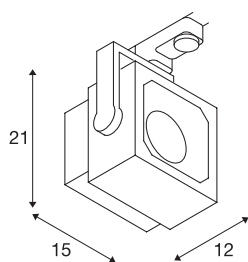

EURO CUBE

spot for 240V 3-phase track, LED, 4000K, black, 60°, incl. 3-phase adapter

Adjustable spot EURO CUBE with suitable adapter for the 240V 3-phase track system. Designed as an optically appealing yet discreet high output LED spot for retail stores and trade fairs, this luminaire, available in a number of housing and light colours, is equipped with a Premium COB LED module with exceptional colour rendering. The longevity of the module is ensured by a heat sink integrated into the existing design.

TECHNICAL DATA

Item no.:	152780
Primary nominal voltage	220-240V ~50/60Hz mA/V
Width	15 cm
Height	21 cm
Depth	12 cm
Net weight	1.268 kg
Gross weight	1.537 kg
IP Code	IP 20
Safety class	I
Assembly details	Track Ceiling
Wattage	26 W
Lumen	2740 lm
Colour temperature	4000 Kelvin
Beam angle	60 °
Color	black
CRI	90
LXXBXX data	L70B50
Minimum ambient temperature	0 °C
Maximum ambient temperature	35 °C
BIG WHITE Page	451