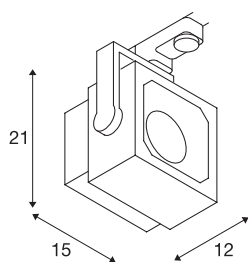

## EURO CUBE

spot for 240V 3-phase track, LED, 4000K, white, 60°, incl. 3-phase adapter

Adjustable spot EURO CUBE with suitable adapter for the 240V 3-phase track system. Designed as an optically appealing yet discreet high output LED spot for retail stores and trade fairs, this luminaire, available in a number of housing and light colours, is equipped with a Premium COB LED module with exceptional colour rendering. The longevity of the module is ensured by a heat sink integrated into the existing design.

## TECHNICAL DATA

Item no.:	152781
Primary nominal voltage	220-240V ~50/60Hz mA/V
Width	15 cm
Height	21 cm
Depth	12 cm
Net weight	1.269 kg
Gross weight	1.528 kg
IP Code	IP 20
Safety class	I
Assembly details	Track Ceiling
Wattage	26 W
Lumen	2740 lm
Colour temperature	4000 Kelvin
Beam angle	60 °
Color	white
CRI	90
LXXBXX data	L70B50
Minimum ambient temperature	0 °C
Maximum ambient temperature	35 °C
BIG WHITE Page	451