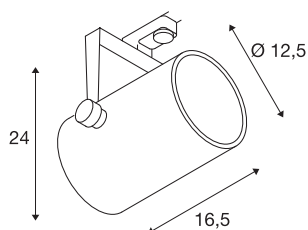

## EURO SPOT

spot for 240V 3-phase track, QPAR111, round, black, max. 75W, incl. 3-phase adapter

Adjustable high-voltage spot EURO SPOT with suitable adapter for the 3-phase 240V track system. Thanks to the GU10 socket installed in the cylindrical aluminium lamp head, the luminaire is suitable for halogen and LED lamps with a diameter of up to approx. 11.1 cm.

## TECHNICAL DATA

Item no.:	153420
Socket	GU10
Lamp	QPAR111
Number of sockets	1
Lamps included	No
Primary nominal voltage	220-240V ~50/60Hz mA/V
Tilt range	100 °
Horizontal rotation range	350 °
Length	16.5 cm
Height	24 cm
Diameter	12.5 cm
Net weight	0.775 kg
Gross weight	0.951 kg
IP Code	IP 20
Safety class	I
Assembly	Surface
Assembly details	Ceiling, Track Ceiling
Wattage	75 W
Color	black
BIG WHITE Page	452