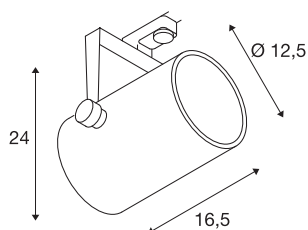

## EURO SPOT

spot for 240V 3-phase track, QPAR111, round, white, max. 75W, incl. 3-phase adapter

Adjustable high-voltage spot EURO SPOT with suitable adapter for the 3-phase 240V track system. Thanks to the GU10 socket installed in the cylindrical aluminium lamp head, the luminaire is suitable for halogen and LED lamps with a diameter of up to approx. 11.1 cm.

## TECHNICAL DATA

Item no.:	153421
Socket	GU10
Lamp	QPAR111
Number of sockets	1
Lamps included	No
Primary nominal voltage	220-240V ~50/60Hz mA/V
Tilt range	100 °
Horizontal rotation range	350 °
Length	16.5 cm
Height	24 cm
Diameter	12.5 cm
Net weight	0.78 kg
Gross weight	0.952 kg
IP Code	IP 20
Safety class	I
Assembly	Surface
Assembly details	Ceiling, Track Ceiling
Wattage	75 W
Color	white
BIG WHITE Page	452