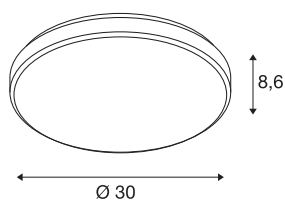

## MARONA

ceiling light, LED, 3000K, round, brushed aluminium, 4x3W

The MARONA ceiling light impresses with its elegant shape and clear contrast between the materials used - steel and acrylic glass. A dimmable 4x3W LED module provides the desired lighting effect and makes the luminaire ready for direct connection to the 230V mains supply. The deliberately selected generous distance between the lamp shade and the mounting surface creates a corona effect with indirect illumination properties.

## TECHNICAL DATA

Item no.:	155156
Primary nominal voltage	200-240V ~50/60Hz mA/V
Secondary power / secondary voltage	430mA
Height	8.6 cm
Diameter	30 cm
Net weight	0.638 kg
Gross weight	1.087 kg
IP Code	IP 20
Safety class	I
Assembly	Surface
Assembly details	Ceiling, Wall
Dimmable	Yes
Dimming technology	Leading edge, trailing edge
Wattage	15 W
Lumen	1200 lm
Colour temperature	3000 Kelvin
Beam angle	120 °
Color	grey
CRI	80
LXXBXX data	L70B50
BIG WHITE Page	288