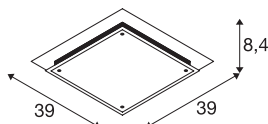

## GLASSA

ceiling light, A60, square, frosted glass, max. 60W

The high-quality wall and ceiling light GLASSA is made from glass, which is reinforced with additional steel elements. Designed for the use of incandescent and energy-saving lamps with E27 socket, GLASSA is ready for direct connection to 230V mains supply.

## TECHNICAL DATA

Item no.:	155180
Socket	E27
Number of sockets	2
Primary nominal voltage	220-240V ~50/60Hz mA/V
Length	39 cm
Width	39 cm
Height	8.4 cm
Net weight	3.806 kg
Gross weight	4.572 kg
IP Code	IP 20
Safety class	I
Assembly	Surface
Assembly details	Ceiling, Wall
Wattage	60 W
Color	transparent
BIG WHITE Page	332