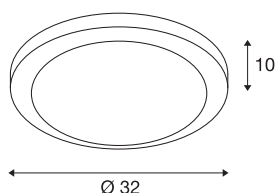

## MELAN

ceiling light, A60, round, brushed aluminium, frosted glass, max. 60W

The MELAN ceiling light impresses with its clear design and elegant contrast of the materials used - chrome-plated aluminium and glass. An E27 general lamp or energy-saving lamp gives the desired lighting effect and makes the luminaire ready for direct connection to the 230V mains supply.

## TECHNICAL DATA

Item no.:	155236
Socket	E27
Number of sockets	1
Primary nominal voltage	220-240V ~50/60Hz mA/V
Height	10 cm
Diameter	32 cm
Net weight	1.185 kg
Gross weight	1.925 kg
IP Code	IP 20
Safety class	I
Assembly	Surface
Assembly details	Ceiling, Wall
Wattage	60 W
Color	aluminium
BIG WHITE Page	332