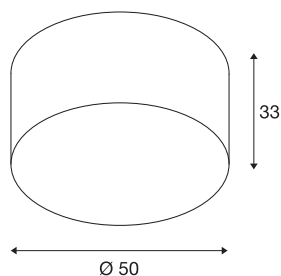

## SOPRANA CL-1

ceiling light, TC-DSE, round, beige shade Ø/H 50/26 cm, max. 3x60W

The generously designed lamp shade ensures a wide range of applications for the SOPRANA CL-1 ceiling light. The shade is made of textile and polystyrene and available in white or beige. It guarantees even lighting attributes with the standard E27 240V lamps used. The SOPRANA CL-1 ceiling light is ready for direct connection to the 230V mains supply.

## TECHNICAL DATA

Item no.:	155373
Socket	E27
Number of sockets	3
Primary nominal voltage	220-240V ~50/60Hz mA/V
Height	33 cm
Diameter	50 cm
Net weight	1.686 kg
Gross weight	3.577 kg
IP Code	IP 20
Safety class	I
Assembly	Surface
Assembly details	Ceiling
Wattage	60 W
Color	beige
BIG WHITE Page	278